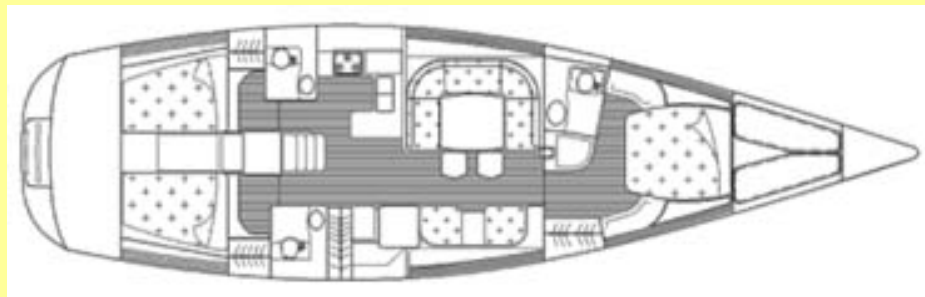

-- GRAND SOLEIL 56 - 2003 – CP2 – R --

	Specifications																										
	<table border="1"> <tr><td>Length over all</td><td>16.90 m</td></tr> <tr><td>Length waterline</td><td>14.86 m</td></tr> <tr><td>Beam max</td><td>4.83 m</td></tr> <tr><td>Draft</td><td>3.10 m</td></tr> <tr><td>Displacement</td><td>19 t</td></tr> <tr><td>Ballast</td><td>7 t</td></tr> <tr><td>Sail area</td><td>190 m2</td></tr> <tr><td>Cabins</td><td>3+1 crew</td></tr> <tr><td>Guests</td><td>6</td></tr> <tr><td>Berths</td><td>3/6</td></tr> <tr><td>Fuel</td><td>400 l</td></tr> <tr><td>Fresh water</td><td>600 l</td></tr> <tr><td>Engine</td><td>Yanmar 100 hp</td></tr> </table>	Length over all	16.90 m	Length waterline	14.86 m	Beam max	4.83 m	Draft	3.10 m	Displacement	19 t	Ballast	7 t	Sail area	190 m2	Cabins	3+1 crew	Guests	6	Berths	3/6	Fuel	400 l	Fresh water	600 l	Engine	Yanmar 100 hp
Length over all	16.90 m																										
Length waterline	14.86 m																										
Beam max	4.83 m																										
Draft	3.10 m																										
Displacement	19 t																										
Ballast	7 t																										
Sail area	190 m2																										
Cabins	3+1 crew																										
Guests	6																										
Berths	3/6																										
Fuel	400 l																										
Fresh water	600 l																										
Engine	Yanmar 100 hp																										
<p>EQUIPMENT INCLUDES: LCD TV, A/C, HEATING, TEAK DECK, ELECTRICAL TOILETS, DVD, SUN AWNING, ICE MAKER</p>																											